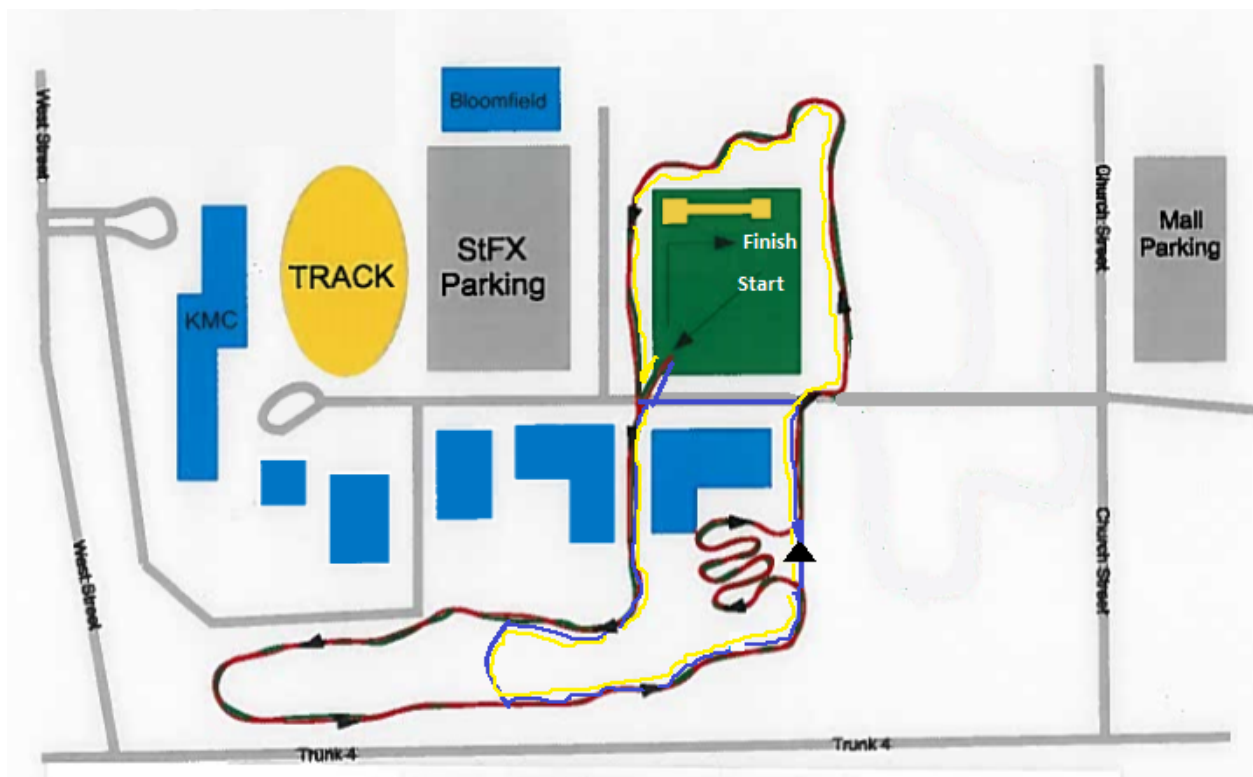

YRS at StFX 2017

Start/Finish on grass soccer field
1 km loop (blue)
1.5 km loop (yellow)
2.2 km loop (red/green)