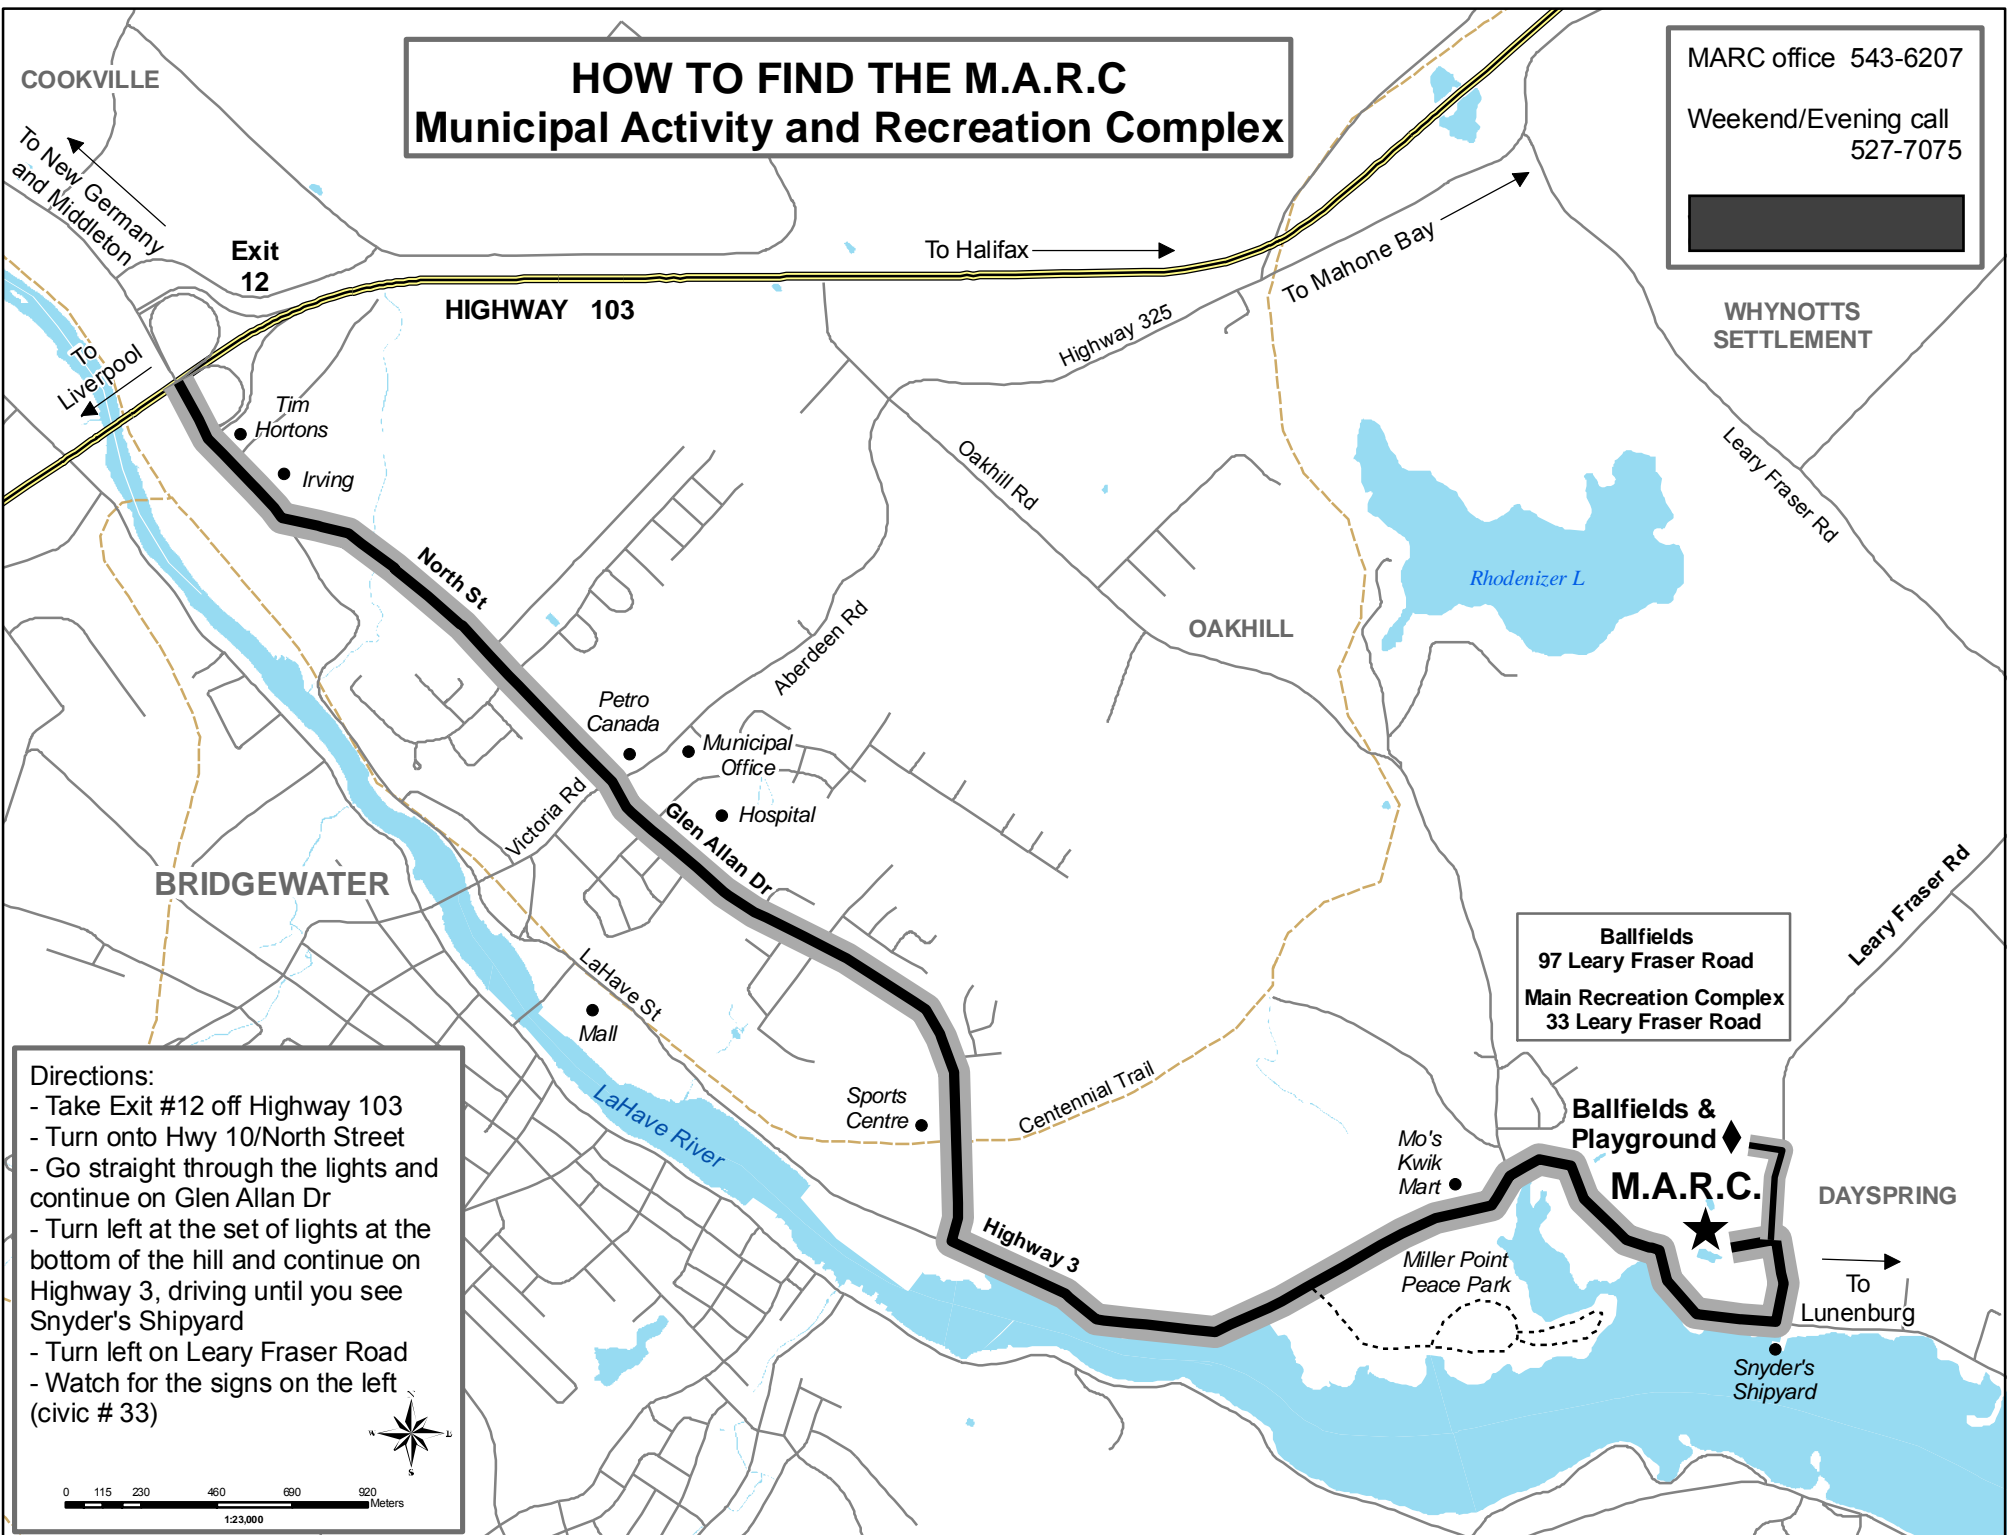

HOW TO FIND THE M.A.R.C Municipal Activity and Recreation Complex

MARC office 543-6207
Weekend/Evening call 527-7075

Directions:

- Take Exit #12 off Highway 103
- Turn onto Hwy 10/North Street
- Go straight through the lights and continue on Glen Allan Dr
- Turn left at the set of lights at the bottom of the hill and continue on Highway 3, driving until you see Snyder's Shipyard
- Turn left on Leary Fraser Road
- Watch for the signs on the left (civic # 33)

Exit 12

HIGHWAY 103

To Halifax

Highway 325

To Mahone Bay

Tim Hortons
Irving

North St

Oakhill Rd

OAKHILL

Rhodenizer L

Leary Fraser Rd

BRIDGEWATER

Petro Canada
Municipal Office
Hospital

Glen Allan Dr

Aberdeen Rd

LaHave St
Mall

LaHave River

Sports Centre

Centennial Trail

Highway 3

Mo's Kwik Mart

Miller Point Peace Park

Snyder's Shipyard

To Lunenburg